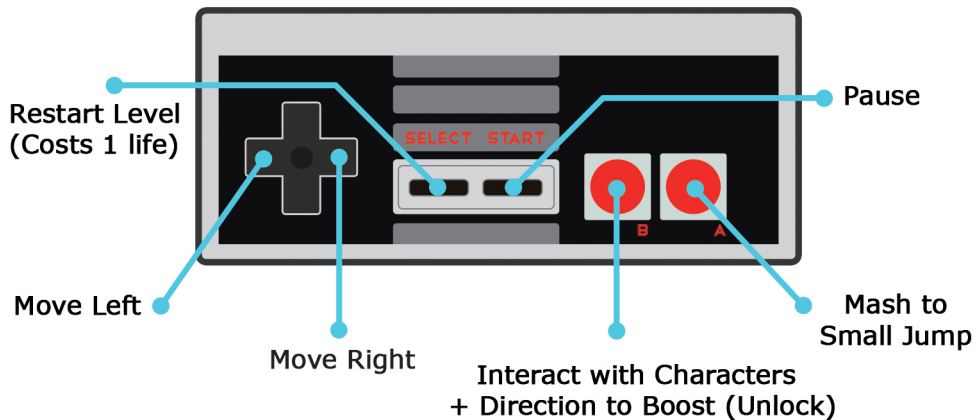

Player Always Jumps!