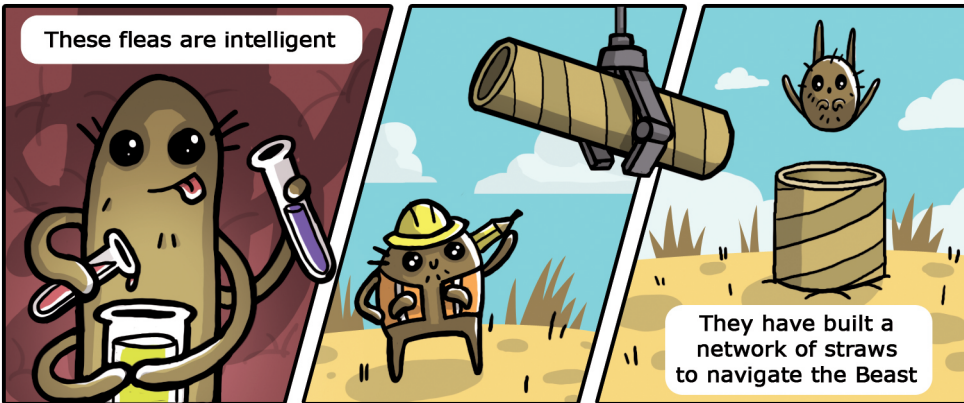

Player Lives

Run out of lives and start all over again.

LIVES X99

BLOOD X0015

Blood Count

Blood can be converted to lives by Big at some points of the game.

Game Area

Player

This dog has fleas

Not ordinary fleas

These fleas are intelligent

They have built a network of straws to navigate the Beast

The are ruled by the greedy King who wants all the Blood for him and his r-itche friends

While they gorge themselves on the fine blood, the refu-fleas are planning a revolution!

These fleas live on and in a pack of beasts. Their blood used to flow enough for everyone. But in recent times it has been slightly more hard to come by and unpopular blood consumption laws have heavily taxed any blood gathered. There is a growing "flea-dom fighter" movement which wants to change the rules enforced by the King flea. Anyone who is caught opposing these rules is thrown off the beast and labeled a hera-tick. The flea orphanage has been running low on blood for a while now. This is where this story begins.

Big

Big is a large flea in charge of the flea orphanage. He used to go out and collect blood like Henry but he's gotten too fat over the years and can no longer fit down the pipes. Now he watches over the orphan fleas and dose general management for the cause.